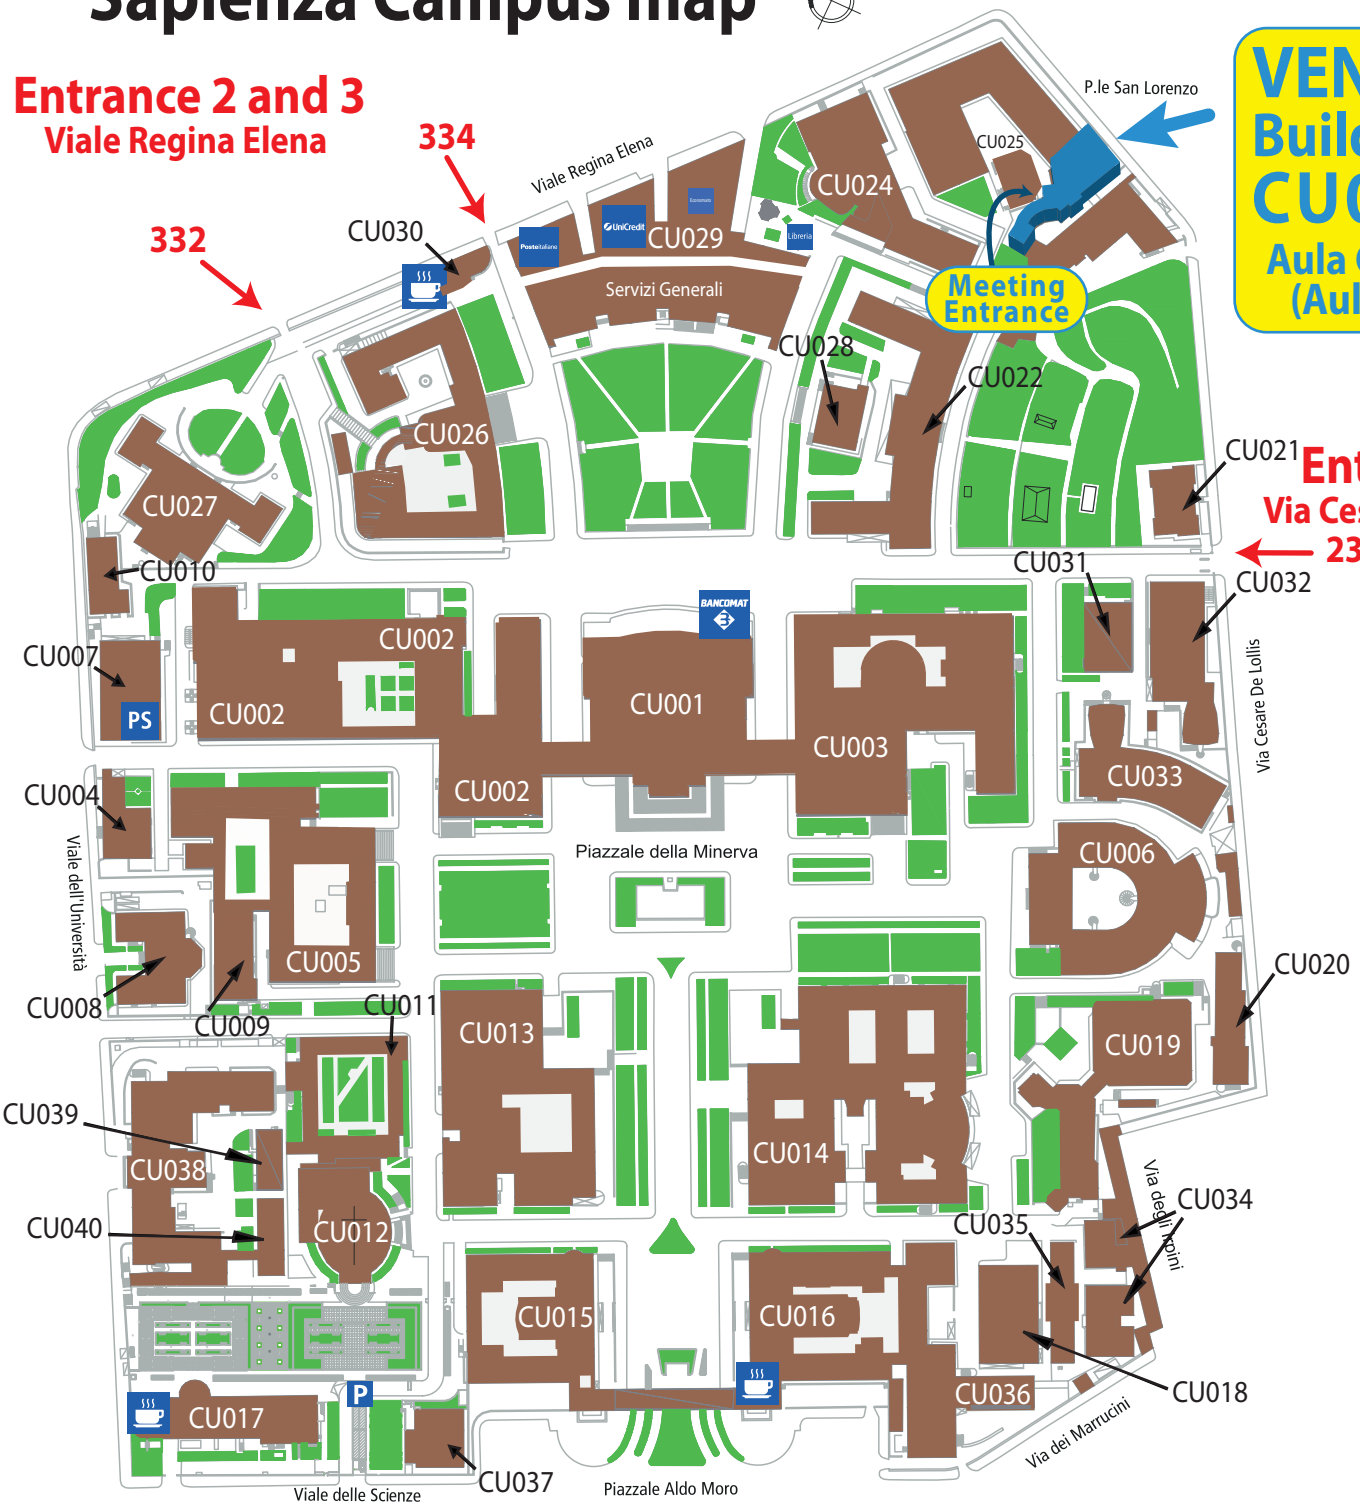

Sapienza Campus map

Entrance 2 and 3
Viale Regina Elena

334

332

VENUE
Building
CU023
Aula Gerin
(Aula A)

P.le San Lorenzo

Meeting Entrance

Entrance 4
Via Cesare de Lollis
23

Main entrance
Piazzale Aldo Moro 5